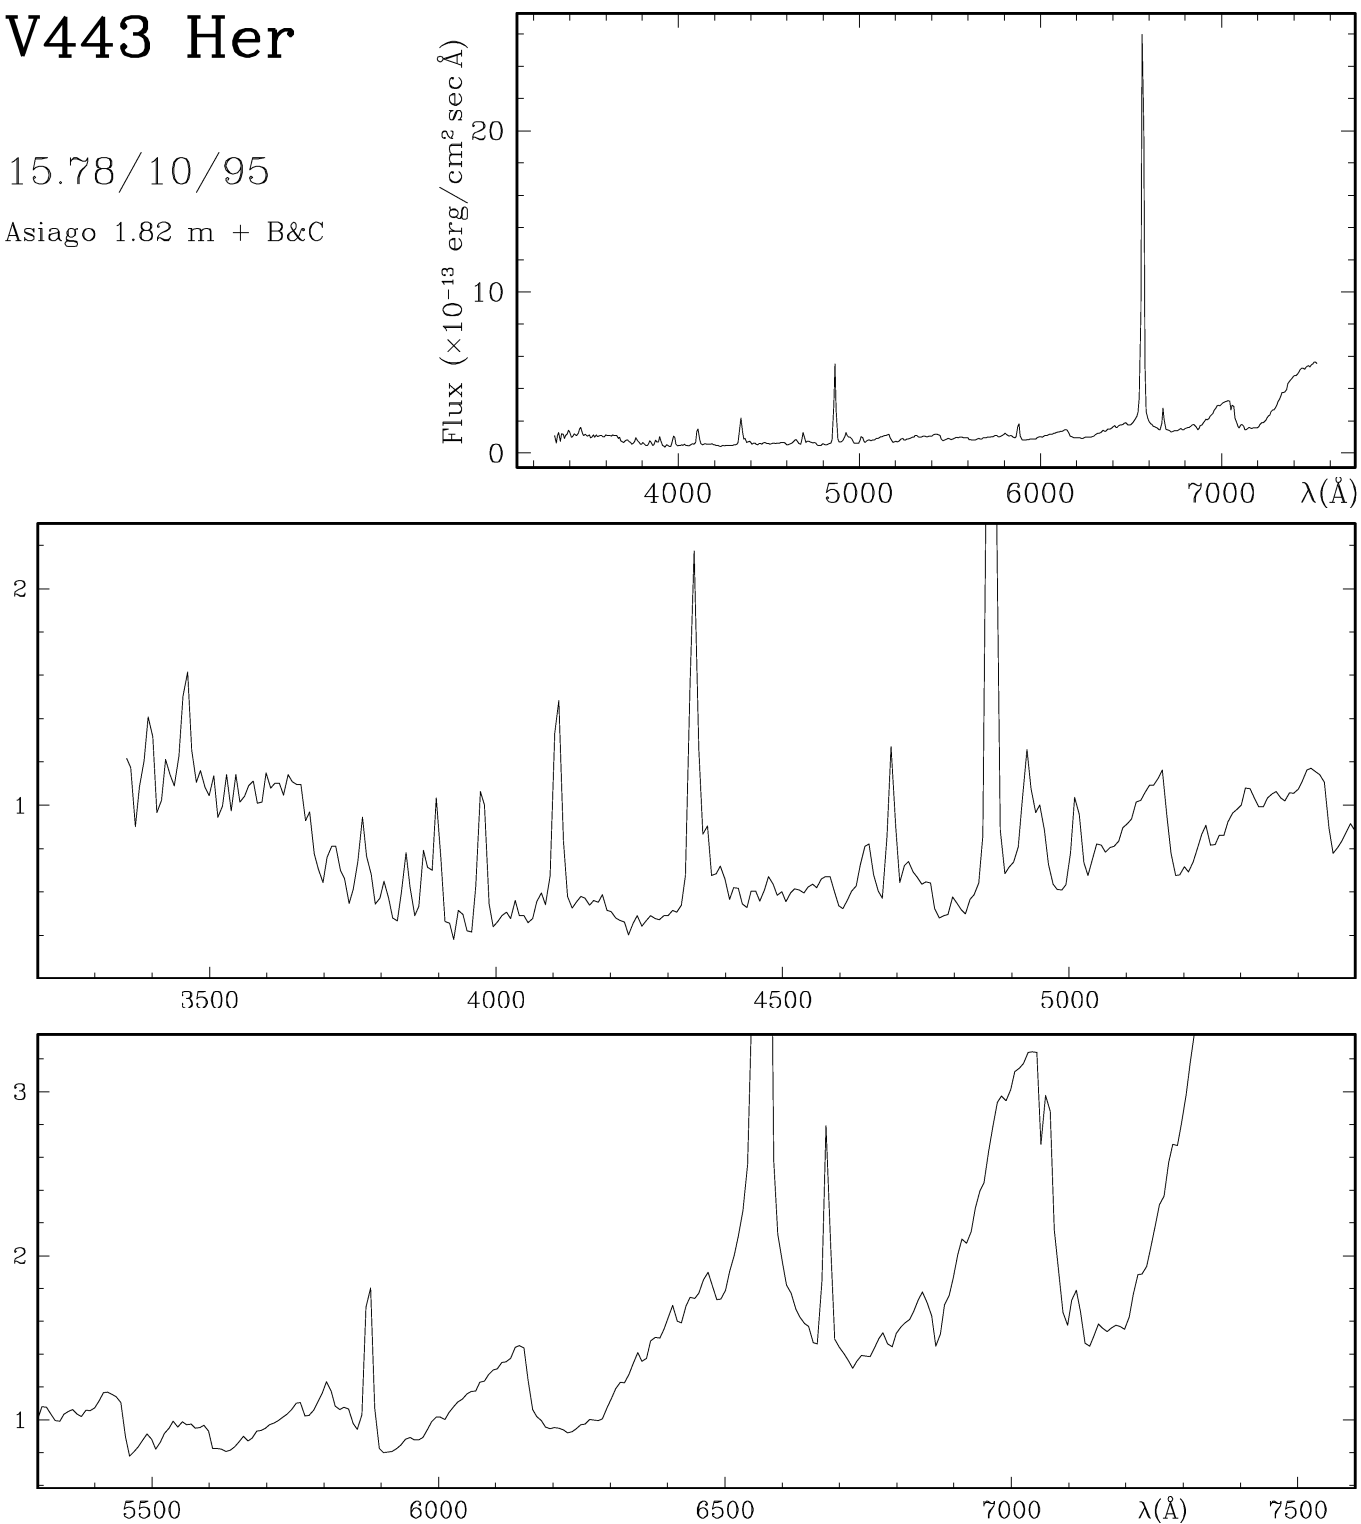

V443 Her

15.78/10/95

Asiago 1.82 m + B&C

**Fig. 157.** Asiago 1.82m + B&C spectrum of V443 Her