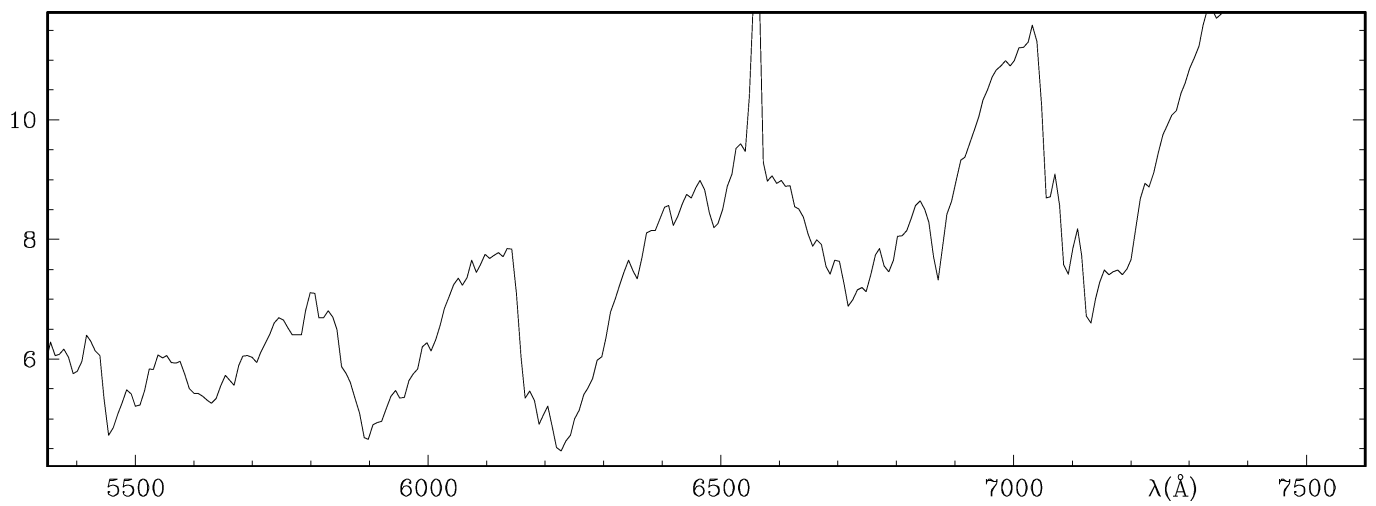

EG And

15.02/10/95

Asiago 1.82 m + B&C

Fig. 116. Asiago 1.82m + B&C spectrum of EG And