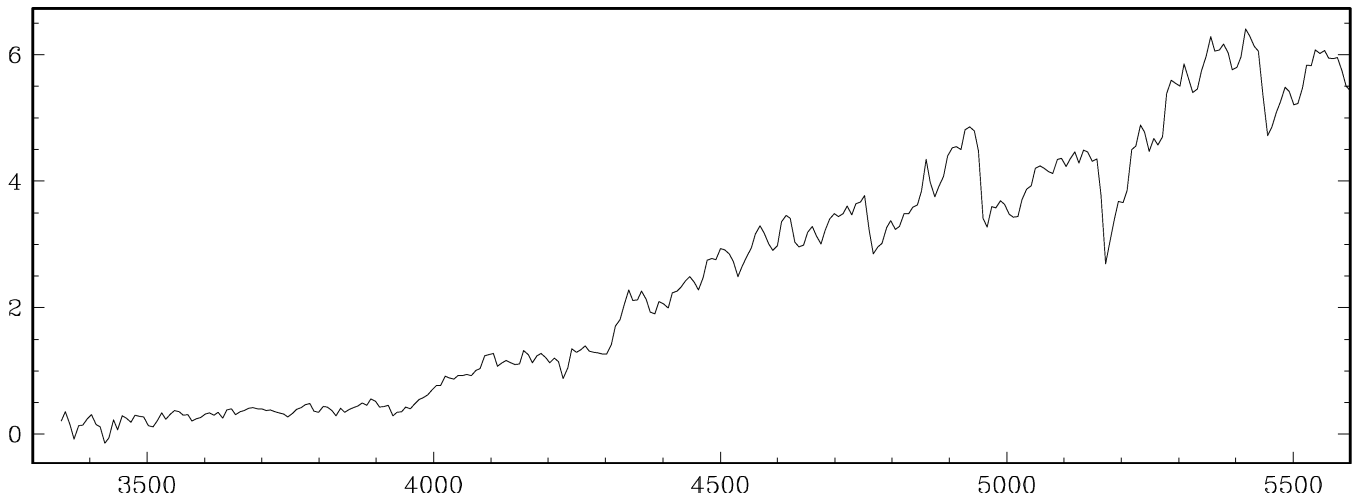

EG And

15.02/10/95

Asiago 1.82 m + B&C

Fig. 116. Asiago 1.82m + B&C spectrum of EG And