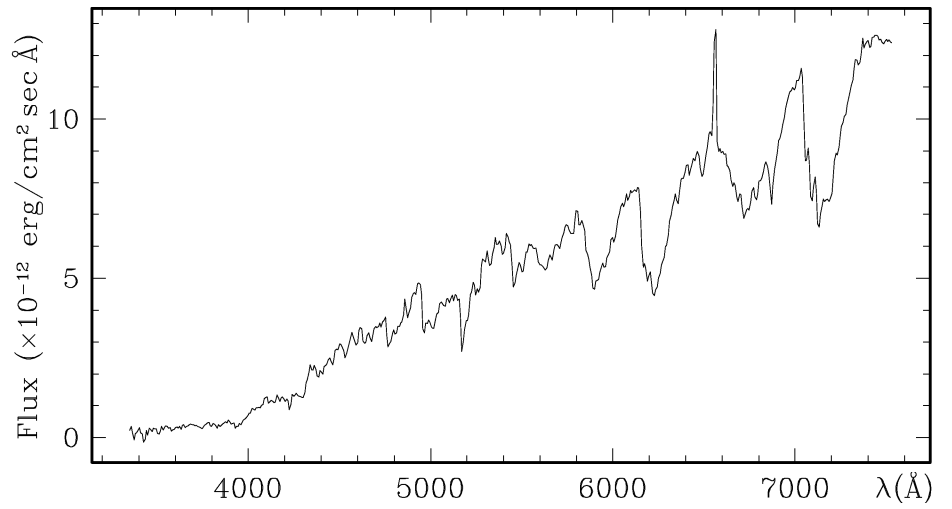

EG And

15.02/10/95

Asiago 1.82 m + B&C

Fig. 116. Asiago 1.82m + B&C spectrum of EG And